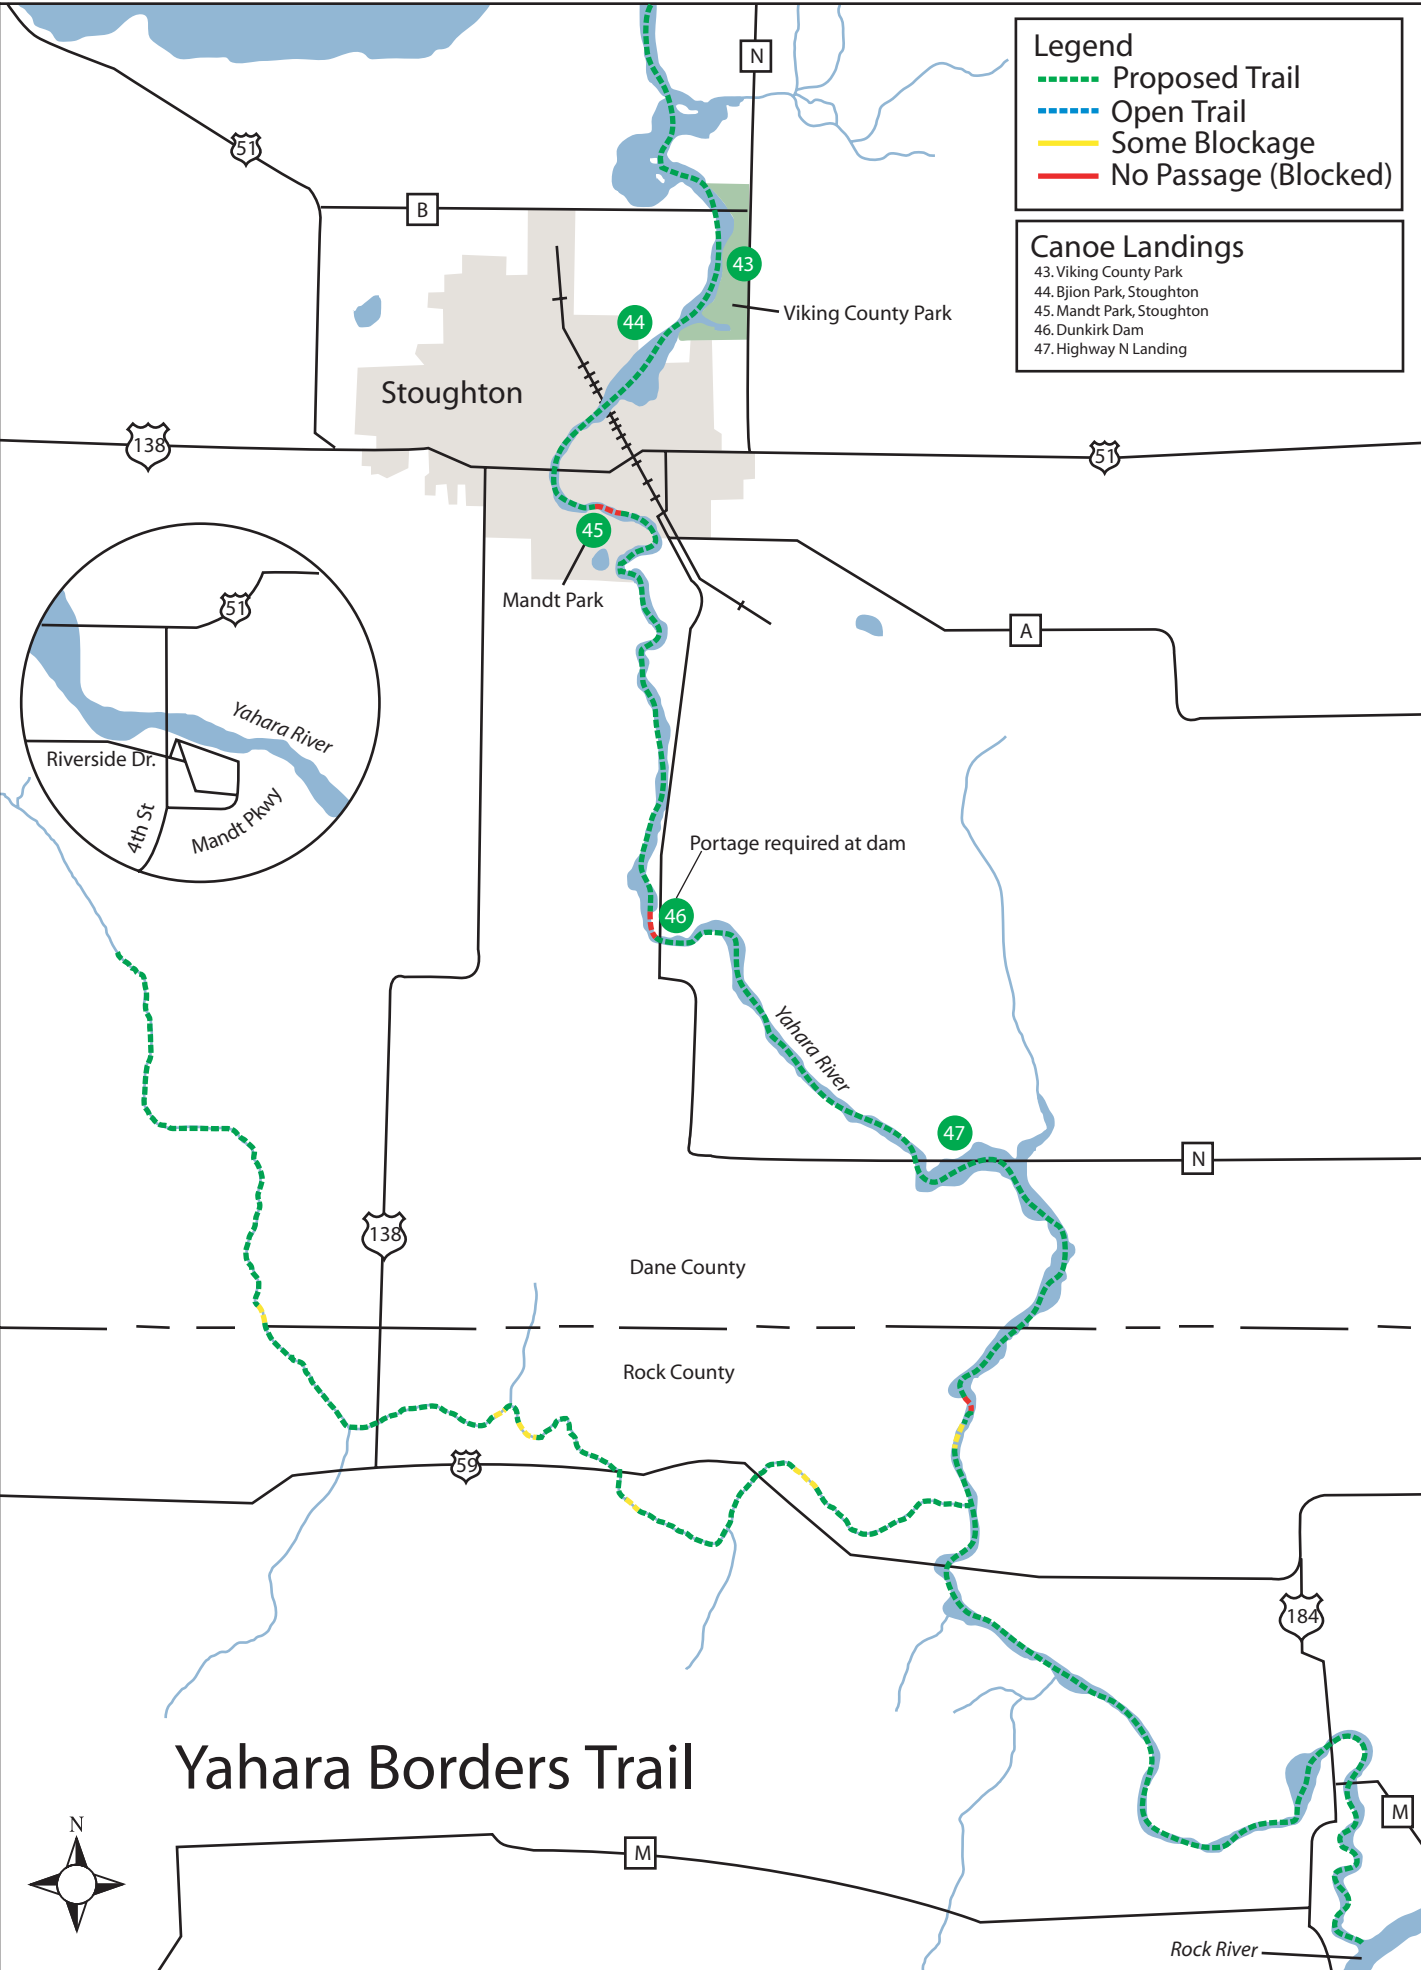

**Legend**

- - - Proposed Trail
- - - Open Trail
- - - Some Blockage
- - - No Passage (Blocked)

**Canoe Landings**

- 43. Viking County Park
- 44. Bjion Park, Stoughton
- 45. Mandt Park, Stoughton
- 46. Dunkirk Dam
- 47. Highway N Landing

# Yahara Borders Trail

Rock River